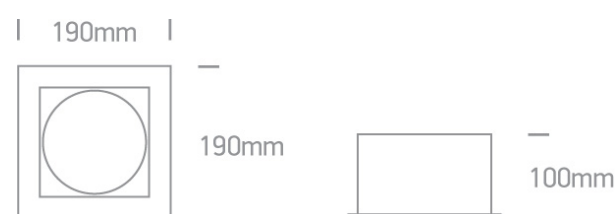

08 Downlights Adjustable LED>The COB Box Type Shop Range

51120/G/W

20W COB LED Recessed adjustable downlight, COB square range, IP20.

Supplied with non-dimmable LED driver.

Complies with standard EN60598-1 and any other specific standards.

Downloads

Dimensions

Gallery

Physical Specification

Item Group	08 Downlights Adjustable LED
Family	The COB Box Type Shop Range
Order Code	51120/G/W
Colour	Grey
Material	Aluminium
Shape	Rectangular
Length	190mm

Width	190mm
Height	100mm
Cutout Hole Width	165mm
Cutout Hole Length	165mm
Recessed Ceiling	Yes
Depth Required	140mm
Indoor	Yes
Adjustable	2 Directions

Electrical Characteristics

Gear	External-Included
Fitting + Driver	
Input Voltage	220-240V
50 Hz	Yes
60 Hz	Yes
Safety Class	
Power(Watts)	20W
IP Rating	IP20
Light Source	LED built in
Dimmable	No
F Mark	

Illumination Data

Colour Temperature	3000K
Lumen Output	1400lm
Light Efficiency	70lm/W
CRI	80
Beam Angle	36°
Illumination Diagram	

Packing Info

Box Length	23cm
Box Width	23cm
Box Height	17cm
Box Weight	1,29kg