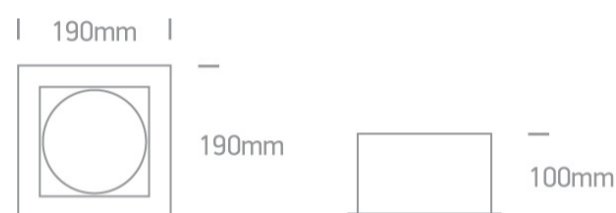

08 Downlights Adjustable LED>The COB Box Type Shop Range

51120/W/W

20W COB LED Recessed adjustable downlight, COB square range, IP20.

Supplied with non-dimmable LED driver.

Complies with standard EN60598-1 and any other specific standards.

Downloads

Dimensions

Gallery

Physical Specification

Item Group	08 Downlights Adjustable LED
Family	The COB Box Type Shop Range
Order Code	51120/W/W
Colour	White
Material	Aluminium
Shape	Rectangular
Length	190mm

Width	190mm
Height	100mm
Cutout Hole Width	165mm
Cutout Hole Length	165mm
Recessed Ceiling	Yes
Depth Required	140mm
Indoor	Yes
Adjustable	2 Directions

#### Illumination Data

Colour Temperature	3000K
Lumen Output	1400lm
Light Efficiency	70lm/W
CRI	80
Beam Angle	36°
Illumination Diagram	