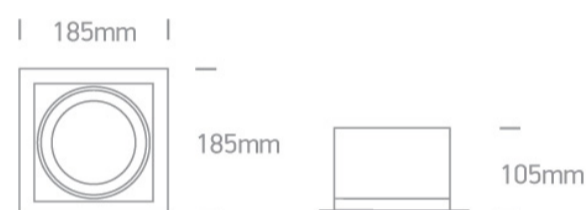

07 Downlights Adjustable LED>The COB Box Type Shop Range

51130/W/C

30W COB LED Recessed adjustable downlight, COB square range, IP20.

Supplied with non-dimmable LED driver.

Complies with standard EN60598-1 and any other specific standards.

Downloads

Dimensions

Gallery

Physical Specification

Item Group	07 Downlights Adjustable LED
Family	The COB Box Type Shop Range
Order Code	51130/W/C
Colour	White
Material	Aluminium
Shape	Rectangular
Length	185mm

Width	185mm
Height	105mm
Cutout Hole Width	160mm
Cutout Hole Length	160mm
Recessed Ceiling	Yes
Depth Required	125mm
Indoor	Yes
Adjustable	2 Directions

#### Packing Info

Box Length	20,5cm
Box Width	20,5cm
Box Height	12,5cm

Pcs/Carton	12
Barcode	5291889071365
HS Code	9405409900