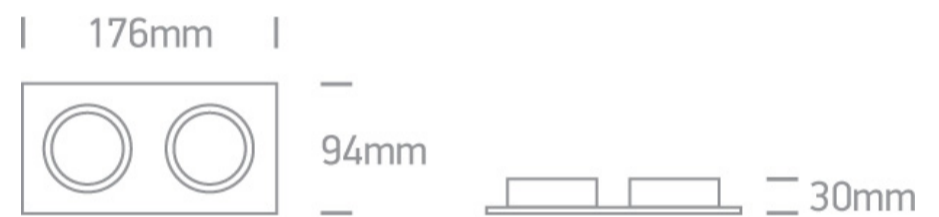

03 Recessed Spots Adjustable > The Dual Ring Range Aluminium

51205ABG/W

Recessed adjustable MR16 spot with GU10 lamp holder.

Complies with standard EN60598-1 and any other specific standards.

Downloads

Dimensions

Physical Specification

Item Group	03 Recessed Spots Adjustable
Family	The Dual Ring Range Aluminium
Order Code	51205ABG/W
Colour	White
Material	Aluminium
Shape	Rectangular
Length	176mm
Width	94mm
Height	30mm
Cutout Hole Width	162mm
Cutout Hole Length	82mm
Recessed Ceiling	Yes

Depth Required	100mm
Indoor	Yes
Adjustable	2 Directions

Electrical Characteristics

Gear	No
Fitting + Driver	
Input Voltage	100-240V
50 Hz	Yes
60 Hz	Yes
Safety Class	
Power(Watts)	2x10W
IP Rating	IP20
Light Source	Replaceable lamp
Lamp Holder	GU10
Number of Lamps	1
Dimmable	N/A
Cable Length	15cm
F Mark	

Illumination Data

Illumination Diagram	
----------------------	---

Packing Info

Box Length	19cm
Box Width	12cm
Box Height	5cm
Box Weight	0,310kg
Pcs/Carton	20

Barcode

5291889045687

HS Code

9405409900