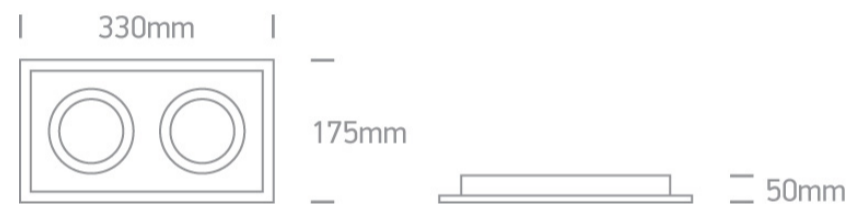

05 Downlights>Adjustable R111 Shop Range Aluminium

51210N/W

Recessed adjustable R111 downlight shop range with GU10 lampholder.

Suitable for LED module

Complies with standard EN60598-1 and any other specific standards.

Downloads

Dimensions

Gallery

Physical Specification

Item Group	05 Downlights
Family	Adjustable R111 Shop Range Aluminium
Order Code	51210N/W
Colour	White
Material	Aluminium
Shape	Rectangular
Length	330mm

Width	175mm
Height	50mm
Cutout Hole Width	315mm
Cutout Hole Length	165mm
Recessed Ceiling	Yes
Depth Required	160mm
Indoor	Yes
Adjustable	2 Directions

### Fitting

Safety Class	
Power(Watts)	2x75W
IP Rating	IP20
Light Source	Replaceable lamp
Lamp Holder	GU10
Number of Lamps	2
Cable Length	15cm