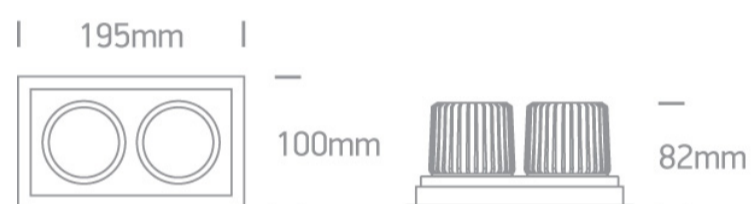

Dimensions