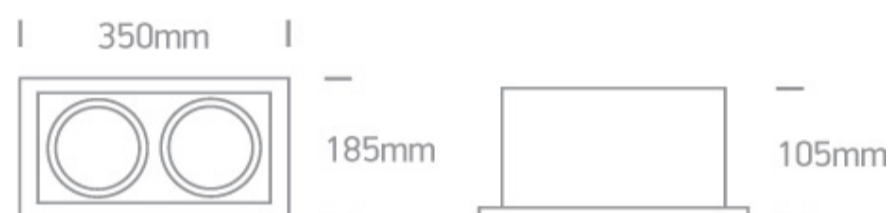

07 Downlights Adjustable LED>The COB Box Type Shop Range

51230/B/C

2x30W COB LED Recessed adjustable downlight, COB square range, IP20.

Supplied with non-dimmable LED driver.

Complies with standard EN60598-1 and any other specific standards.

Downloads

Dimensions

Gallery

Physical Specification

Item Group	07 Downlights Adjustable LED
Family	The COB Box Type Shop Range
Order Code	51230/B/C
Colour	Black
Material	Aluminium
Shape	Rectangular
Length	350mm

Width	185mm
Height	105mm
Cutout Hole Width	320mm
Cutout Hole Length	160mm
Recessed Ceiling	Yes
Depth Required	125mm
Indoor	Yes
Adjustable	2 Directions

#### Illumination Data

Colour Temperature	4000K
Lumen Output	2x2700lm
Light Efficiency	90lm/W
CRI	90
Beam Angle	38°
Illumination Diagram	