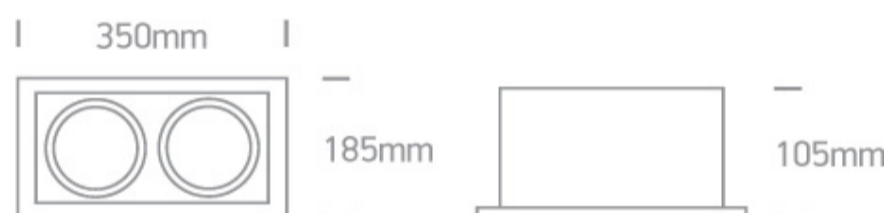

07 Downlights Adjustable LED>The COB Box Type Shop Range

51230/B/W

2x30W COB LED Recessed adjustable downlight, COB square range, IP20.

Supplied with non-dimmable LED driver.

Complies with standard EN60598-1 and any other specific standards.

Downloads

Dimensions

Gallery

Physical Specification

Item Group	07 Downlights Adjustable LED
Family	The COB Box Type Shop Range
Order Code	51230/B/W
Colour	Black
Material	Aluminium
Shape	Rectangular
Length	350mm

Width	185mm
Height	105mm
Cutout Hole Width	320mm
Cutout Hole Length	160mm
Recessed Ceiling	Yes
Depth Required	125mm
Indoor	Yes
Adjustable	2 Directions

#### Illumination Data

Colour Temperature	3000K
Lumen Output	2x2700lm
Light Efficiency	90lm/W
CRI	90
Beam Angle	38°
Illumination Diagram	