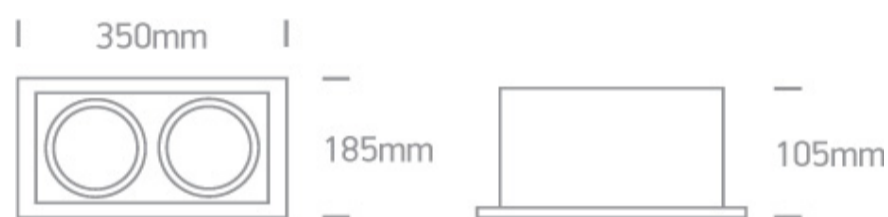

07 Downlights Adjustable LED>The COB Box Type Shop Range

51230/W/W

2x30W COB LED Recessed adjustable downlight, COB square range, IP20.

Supplied with non-dimmable LED driver.

Complies with standard EN60598-1 and any other specific standards.

Downloads

Dimensions

Gallery

Physical Specification

Item Group	07 Downlights Adjustable LED
Family	The COB Box Type Shop Range
Order Code	51230/W/W
Colour	White
Material	Aluminium
Shape	Rectangular
Length	350mm

Width	185mm
Height	105mm
Cutout Hole Width	320mm
Cutout Hole Length	160mm
Recessed Ceiling	Yes
Depth Required	125mm
Indoor	Yes
Adjustable	2 Directions

Electrical Characteristics

Gear	External-Included
Fitting + Driver	
Input Voltage	220-240V
50 Hz	Yes
60 Hz	Yes
Safety Class	
Power(Watts)	2x30W
IP Rating	IP20
Light Source	LED built in
Dimmable	No
F Mark	

Illumination Data

Colour Temperature	3000K
Lumen Output	2x2700lm
Light Efficiency	90lm/W
CRI	90
Beam Angle	38°
Illumination Diagram	

Packing Info

Pcs/Carton	6
Barcode	5291889065654
HS Code	9405409900

Warranty