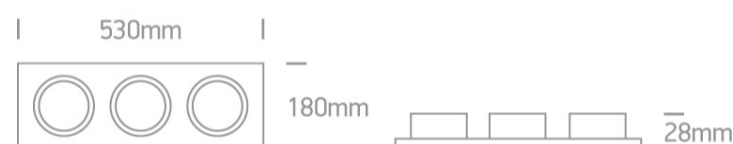

07 Downlights Adjustable > Aluminium R111 Square

51310AB/AL

Recessed adjustable 3xR111 square range with G53 lampholder.

Complies with standard EN60598-1 and any other specific standards.

Downloads

Dimensions

Physical Specification

Item Group	07 Downlights Adjustable
Family	Aluminium R111 Square
Order Code	51310AB/AL
Colour	Aluminium
Material	Natural Aluminium
Shape	Rectangular
Length	530mm
Width	180mm
Height	28mm
Cutout Hole Width	495mm
Cutout Hole Length	150mm
Recessed Ceiling	Yes

Depth Required	75mm
Indoor	Yes
Adjustable	2 Directions