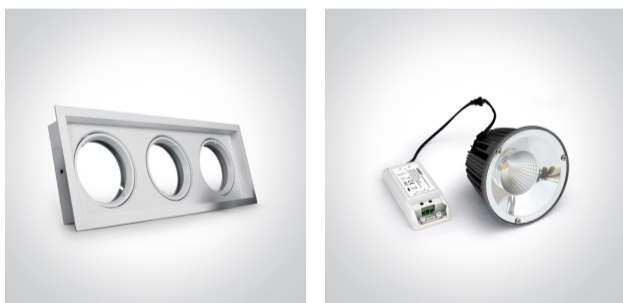

05 Downlights>Adjustable R111 Shop Range Aluminium

51310N/W

Recessed adjustable R111 downlight shop range with GU10 lampholder.

Suitable for LED module

Complies with standard EN60598-1 and any other specific standards.

Downloads

Dimensions

Gallery

Physical Specification

Item Group	05 Downlights
Family	Adjustable R111 Shop Range Aluminium
Order Code	51310N/W
Colour	White
Material	Aluminium
Shape	Rectangular
Length	475mm

Width	175mm
Height	50mm
Cutout Hole Width	460mm
Cutout Hole Length	165mm
Recessed Ceiling	Yes
Depth Required	160mm
Indoor	Yes
Adjustable	2 Directions

Electrical Characteristics

Fitting

Input Type	Constant Voltage
Input Voltage	12V AC/DC
Safety Class	
Power(Watts)	3x75W
IP Rating	IP20
Light Source	Replaceable lamp
Lamp Holder	GU10
Number of Lamps	3
Cable Length	30cm