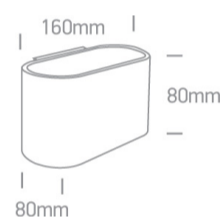

13 Wall & Ceiling>G9 Decorative Wall Lights Aluminium

60056/B

30W G9 Decorative Wall Lights

Complies with standard EN60598-1 and any other specific standards.

Downloads

Dimensions

Physical Specification

| | |
|--------------|-------------------------------------|
| Item Group | 13 Wall & Ceiling |
| Family | G9 Decorative Wall Lights Aluminium |
| Order Code | 60056/B |
| Colour | Black |
| Material | Aluminium |
| Surface Wall | Yes |
| Indoor | Yes |
| Adjustable | No |