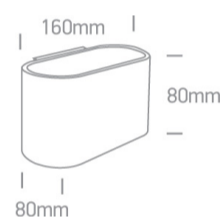

13 Wall & Ceiling>G9 Decorative Wall Lights Aluminium

60056/W

30W G9 Decorative Wall Lights

Complies with standard EN60598-1 and any other specific standards.

Downloads

Dimensions

Physical Specification

Item Group	13 Wall & Ceiling
Family	G9 Decorative Wall Lights Aluminium
Order Code	60056/W
Colour	White
Material	Aluminium
Surface Wall	Yes
Indoor	Yes
Adjustable	No

Electrical Characteristics

Gear	No
------	----

Fitting + Driver

Input Voltage	100-240V
50 Hz	Yes
60 Hz	Yes
Safety Class	
Power(Watts)	30W
IP Rating	IP20
Light Source	Replaceable lamp
Lamp Holder	G9
Number of Lamps	1
F Mark	