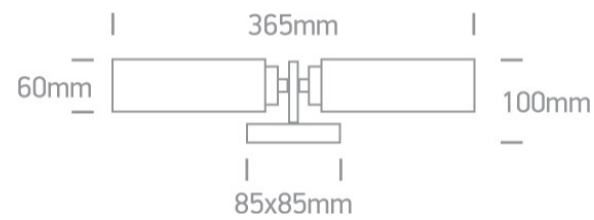

16 Bathroom & Mirror>Mirror Side Lights Metal & glass

60106A/C

2x40W E14 Mirror Side Light, IP44.

Supplied with non-dimmable LED driver.

Complies with standard EN60598-1 and any other specific standards.

Downloads

Dimensions

Physical Specification

Product Type	Gear
Item Group	16 Bathroom & Mirror
Family	Mirror Side Lights Metal & glass
Order Code	60106A/C
Colour	Chrome
Material	Metal
Diffuser Material	Glass
Shape	Circular
Height	365mm
Diameter	60mm
Surface Wall	Yes
Indoor	Yes

Illumination Data

Illumination Diagram

Packing Info

Box Length

29cm

Box Width

9,5cm

Box Height