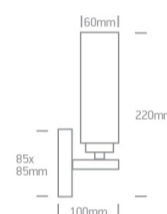

16 Bathroom & Mirror>Mirror Side Lights Metal & glass

60106/C

40W E14 Mirror Side Light, IP44.

Supplied with non-dimmable LED driver.

Complies with standard EN60598-1 and any other specific standards.

Downloads

Dimensions

Physical Specification

Item Group	16 Bathroom & Mirror
Family	Mirror Side Lights Metal & glass
Order Code	60106/C
Colour	Chrome
Material	Metal
Diffuser Material	Glass
Shape	Circular
Height	220mm
Diameter	60mm
Surface Wall	Yes
Indoor	Yes

Illumination Diagram

Packing Info

Box Length

12,5cm

Box Width

9,5cm

Box Height

28cm