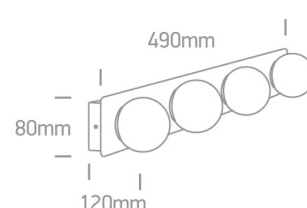

16 Bathroom & Mirror>The Mirror G9 Decorative Globes Metal + glass

60107D/C

4x28W Mirror G9 Decorative Globes, IP44.

Complies with standard EN60598-1 and any other specific standards.

Downloads

Dimensions

Physical Specification

Item Group	16 Bathroom & Mirror
Family	The Mirror G9 Decorative Globes Metal + glass
Order Code	60107D/C
Colour	Chrome
Material	Metal
Diffuser Material	Glass
Shape	Rectangular
Length	490mm
Width	120mm
Height	80mm
Surface Wall	Yes
Indoor	Yes

N/A

F Mark

Illumination Data

Illumination Diagram

Packing Info

Box Length

50cm

Box Width