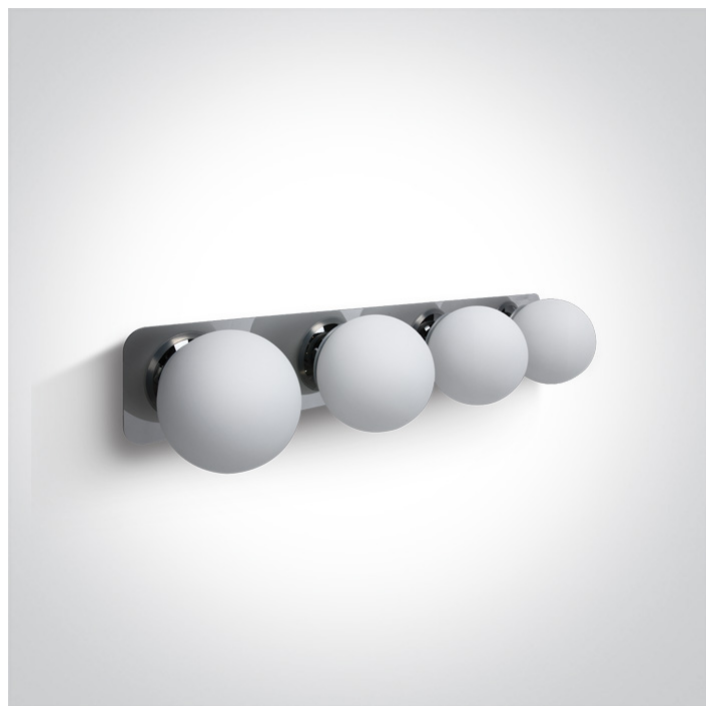

16 Bathroom & Mirror>The Mirror G9 Decorative Globes Metal + glass

60107D/C

4x28W Mirror G9 Decorative Globes, IP44.

Complies with standard EN60598-1 and any other specific standards.

Downloads

Dimensions

Physical Specification

Item Group	16 Bathroom & Mirror
Family	The Mirror G9 Decorative Globes Metal + glass
Order Code	60107D/C
Colour	Chrome
Material	Metal
Diffuser Material	Glass
Shape	Rectangular
Length	490mm
Width	120mm
Height	80mm
Surface Wall	Yes
Indoor	Yes