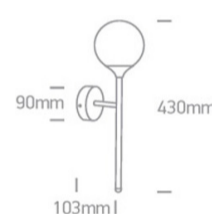

18 Decorative>The Nordic Decorative Range

60116/BBS

9W G9 Decorative wall light.

Complies with standard EN60598-1 and any other specific standards.

Downloads

Dimensions

Related items

7106ALG/C

7106ALG/W

Physical Specification

| | |
|------------|-----------------------------|
| Item Group | 18 Decorative |
| Family | The Nordic Decorative Range |
| Order Code | 60116/BBS |
| Colour | Brushed Brass |
| Material | Steel |
| Shape | Rectangular |
| Length | 103mm |

| | |
|--------------|-------|
| Width | 90mm |
| Height | 430mm |
| Surface Wall | Yes |
| Indoor | Yes |
| Adjustable | No |

Electrical Characteristics

| | |
|------|----|
| Gear | No |
|------|----|

Fitting + Driver

Illumination Data

| | |
|----------------------|---|
| Illumination Diagram |  |
|----------------------|---|

Packing Info

| | |
|------------|---------------|
| Pcs/Carton | 4 |
| Barcode | 5291889067108 |
| HS Code | 9405409900 |