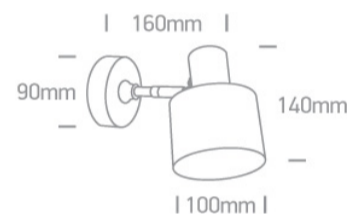

18 Decorative>The Hotel Retro Range

60118/B

10W E27 Decorative Wall light.

Complies with standard EN60598-1 and any other specific standards.

Downloads

Dimensions

Physical Specification

Item Group	18 Decorative
Family	The Hotel Retro Range
Order Code	60118/B
Colour	Black
Material	Steel
Shape	Circular
Height	140mm
Diameter	100mm
Surface Wall	Yes
Indoor	Yes
Adjustable	2 Directions