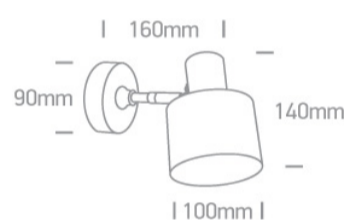

18 Decorative>The Hotel Retro Range

60118/BBS

10W E27 Decorative Wall light.

Complies with standard EN60598-1 and any other specific standards.

Downloads

Dimensions

Physical Specification

Item Group	18 Decorative
Family	The Hotel Retro Range
Order Code	60118/BBS
Colour	Brushed Brass
Material	Steel
Shape	Circular
Height	140mm
Diameter	100mm
Surface Wall	Yes
Indoor	Yes
Adjustable	2 Directions