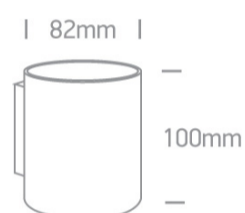

13 Wall & Ceiling>G9 Decorative Wall Lights Aluminium

6017/W

30W G9 Aluminium Decorative Wall Lights.

Complies with standard EN60598-1 and any other specific standards.

Downloads

Dimensions

Physical Specification

Item Group	13 Wall & Ceiling
Family	G9 Decorative Wall Lights Aluminium
Order Code	6017/W
Colour	White
Material	Aluminium
Shape	Circular
Surface Wall	Yes
Indoor	Yes
Adjustable	No

Electrical Characteristics