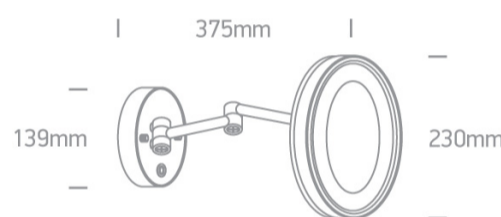

16 Bathroom & Mirror>Mirror Side Lights Metal & glass

60204/C

7W LED Chrome Mirror, IP44.

Supplied with non-dimmable LED driver.

Complies with standard EN60598-1 and any other specific standards.

Downloads

Dimensions

Physical Specification

Item Group	16 Bathroom & Mirror
Family	Mirror Side Lights Metal & glass
Order Code	60204/C
Colour	Chrome
Material	Die Cast
Diffuser Material	Acrylic
Shape	Circular
Height	375mm
Diameter	230mm
Surface Wall	Yes
Indoor	Yes