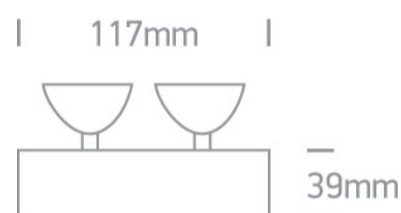

13 Wall & Ceiling>The GU10 & G9 Wall Lights

6022/AL

2x50W MR16 GU10 Natural Aluminium Wall Lights.

Complies with standard EN60598-1 and any other specific standards.

Downloads

Dimensions

Physical Specification

Item Group	13 Wall & Ceiling
Family	The GU10 & G9 Wall Lights
Order Code	6022/AL
Colour	Aluminium
Material	Natural Aluminium
Shape	Circular
Cutout Hole Width	117
Cutout Hole Length	39
Surface Wall	Yes
Indoor	Yes
Adjustable	No