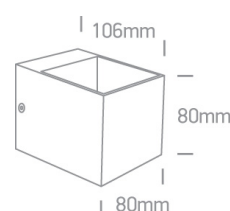

13 Wall & Ceiling>G9 Decorative Wall Lights Aluminium

6030/B

30W G9 Aluminium Mirror Reflector Decorative Wall Lights.

Complies with standard EN60598-1 and any other specific standards

Downloads

Dimensions

Physical Specification

Item Group	13 Wall & Ceiling
Family	G9 Decorative Wall Lights Aluminium
Order Code	6030/B
Colour	Black
Material	Aluminium
Shape	Rectangular
Length	80mm
Width	80mm
Height	106mm
Surface Wall	Yes
Indoor	Yes
Adjustable	No