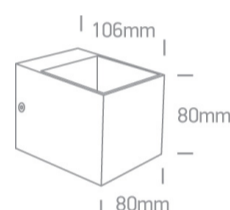

13 Wall & Ceiling>G9 Decorative Wall Lights Aluminium

6030/W

30W G9 Aluminium Mirror Reflector Decorative Wall Lights.

Complies with standard EN60598-1 and any other specific standards.

Downloads

Dimensions

Physical Specification

Item Group	13 Wall & Ceiling
Family	G9 Decorative Wall Lights Aluminium
Order Code	6030/W
Colour	White
Material	Aluminium
Shape	Rectangular
Length	80mm
Width	80mm
Height	106mm
Surface Wall	Yes
Indoor	Yes
Adjustable	No