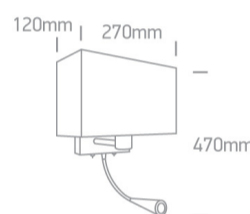

18 Decorative>The Hotel Range Metal

61074/C/W

40W E27 decorative wall bedside lamp with adjustable 3W LED and 2 ON/OFF switches, IP20 .

Complies with standard EN60598-1 and any other specific standards.

Downloads

Dimensions

Physical Specification

Item Group	18 Decorative
Family	The Hotel Range Metal
Order Code	61074/C/W
Colour	Chrome
Material	Metal
Diffuser Material	Fabric
Shape	Rectangular
Length	270mm
Height	470mm
Surface Wall	Yes
Indoor	Yes
Adjustable	2 Directions