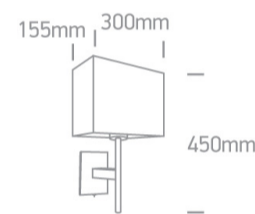

18 Decorative>The Hotel Range Metal

61078/BBS

40W E27 decorative wall bedside lamp with ON/OFF switch, IP20 .

Complies with standard EN60598-1 and any other specific standards.

Downloads

Dimensions

Physical Specification

Item Group	18 Decorative
Family	The Hotel Range Metal
Order Code	61078/BBS
Colour	Brushed Brass
Material	Metal
Diffuser Material	Fabric
Shape	Rectangular
Length	300mm
Width	155mm
Height	450mm
Surface Wall	Yes
Indoor	Yes