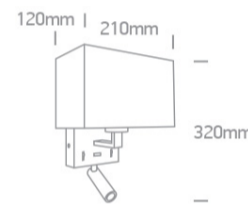

Downloads

Dimensions

Physical Specification

Item Group	New 2021 Edition 2
Family	Decorative
Order Code	61120/B/W
Colour	Black
Material	Metal
Diffuser Material	Fabric
Shape	Rectangular
Length	210mm
Width	120mm
Height	320mm
Surface Wall	Yes
Indoor	Yes