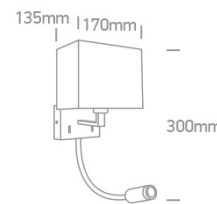

New 2021 Edition 2>Decorative

61122/C/W

E14 Wall Hotel Range fitting with Black fabric shade and 3W LED, IP20.

Complete with 500mA driver

Complies with standard EN60598-1 and any other specific standards.

Downloads

Dimensions

Physical Specification

Item Group	New 2021 Edition 2
Family	Decorative
Order Code	61122/C/W
Colour	Chrome
Material	Metal
Diffuser Material	Fabric
Shape	Rectangular
Length	170mm
Width	135mm
Height	300mm
Surface Wall	Yes
Indoor	Yes