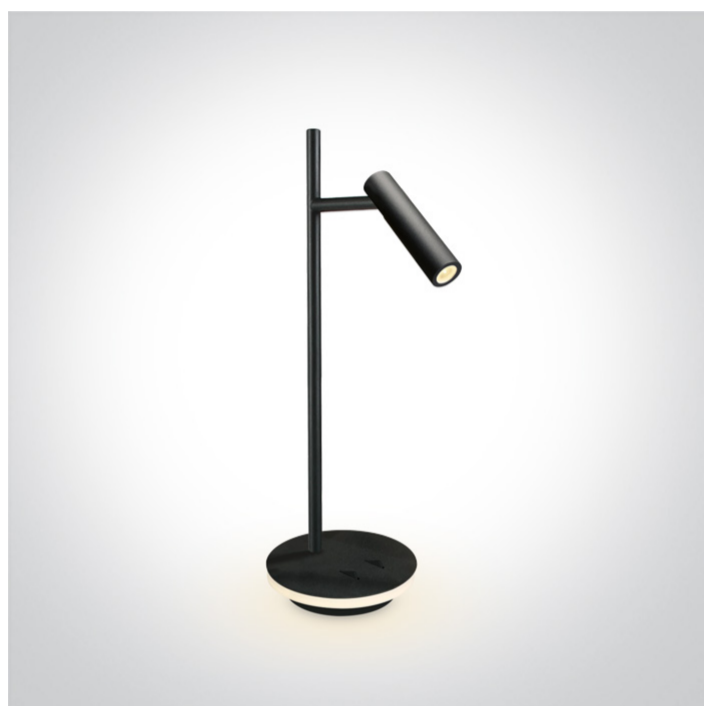

New 2021 Edition 2>Decorative

61132A/B/W

3W Reading light + 6W Base LED Decorative desk lamp with On/Off switch and Eu plug.

Complete with drivers.

Complies with standard EN60598-1 and any other specific standards.

Downloads

Dimensions

Physical Specification

Item Group	New 2021 Edition 2
Family	Decorative
Order Code	61132A/B/W
Colour	Black
Material	Metal + Aluminium
Shape	Circular
Height	455mm
Diameter	120mm
Surface Floor/Ground	Yes
Indoor	Yes
Adjustable	2 Directions