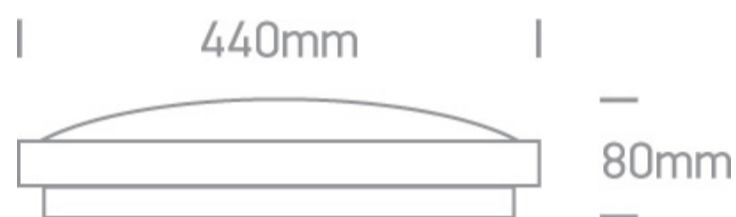

15 Plafo>LED Circular Plafo Metal + PC

62018A/W

LED Circular Plafo, IP20.

Complies with standard EN60598-1 and any other specific standards.

Downloads

Dimensions

Physical Specification

Item Group	15 Plafo
Family	LED Circular Plafo Metal + PC
Order Code	62018A/W
Colour	White
Material	Metal
Diffuser Material	PC
Shape	Circular
Height	80mm
Diameter	440mm
Surface Ceiling	Yes
Indoor	Yes
Adjustable	No