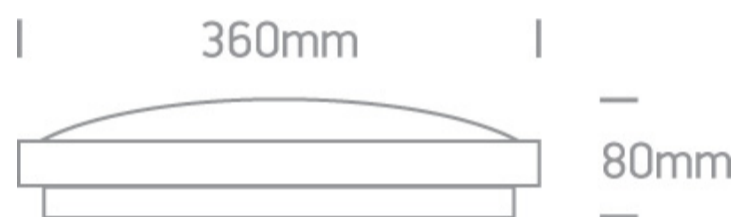

15 Plafo>LED Circular Plafo Metal + PC

62018/G

LED Circular Plafo, IP20.

Complies with standard EN60598-1 and any other specific standards.

Downloads

Dimensions

Physical Specification

| | |
|-------------------|-------------------------------|
| Item Group | 15 Plafo |
| Family | LED Circular Plafo Metal + PC |
| Order Code | 62018/G |
| Colour | Grey |
| Material | Metal |
| Diffuser Material | PC |
| Shape | Circular |
| Height | 80mm |
| Diameter | 360mm |
| Surface Ceiling | Yes |
| Indoor | Yes |
| Adjustable | No |