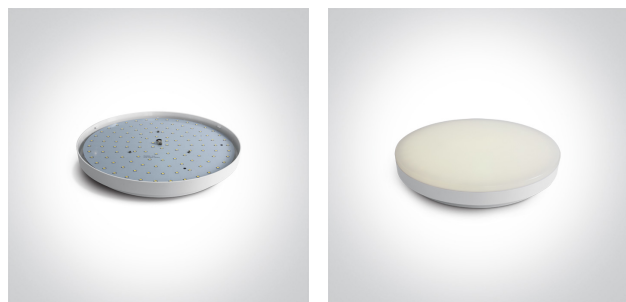

15 Plafo>The LED Slim Plafo Range Round

62022A/W/W

20W LED slim plafo light, IP20, suitable for residential and commercial application.

Supplied with non-dimmable LED driver.

Complies with standard EN60598-1 and any other specific standards.

Downloads

Dimensions

Gallery

Physical Specification

Item Group	15 Plafo
Family	The LED Slim Plafo Range Round
Order Code	62022A/W/W
Colour	White
Material	PC
Shape	Circular
Height	55mm

Diameter	285mm
Surface Ceiling	Yes
Indoor	Yes
Adjustable	No

Electrical Characteristics

Gear	Built In
Fitting + Driver	
Input Voltage	220-240V
50 Hz	Yes
60 Hz	Yes
Safety Class	
Power(Watts)	20W
IP Rating	IP20
Light Source	LED built in
Dimmable	No
F Mark	

Fitting	
Input Type	Constant Current
Input Current	450mA
Voltage	40V
Power(Watts)	18W
IP Rating	IP20
Light Source	LED built in
LED Type	SMD 2835
LED Brand	Epistar
LED Number	120
F Mark	

Illumination Data

Colour Temperature	3000K
Lumen Output	1600lm
Light Efficiency	80lm/W
CRI	80
Illumination Diagram	

Packing Info

Box Length	29cm
Box Width	29cm
Box Height	7,2cm
Box Weight	0,8kg
Pcs/Carton	5
Barcode	5291889035664