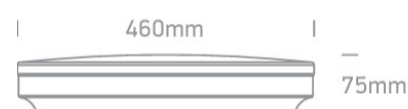

15 Plafo>The LED Slim Plafo Range Round

62022C/W/W

36W LED slim plafo light, IP20, suitable for residential and commercial application.

Supplied with non-dimmable LED driver.

Complies with standard EN60598-1 and any other specific standards.

Downloads

Dimensions

Gallery

Physical Specification

Item Group	15 Plafo
Family	The LED Slim Plafo Range Round
Order Code	62022C/W/W
Colour	White
Material	PC
Shape	Circular
Height	75mm

Diameter	460mm
Surface Ceiling	Yes
Indoor	Yes
Adjustable	No