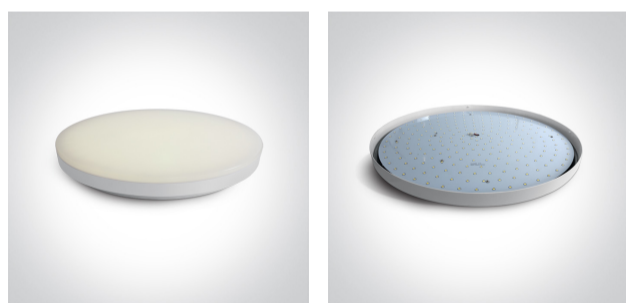

15 Plafo>The LED Slim Plafo Range Round

62022C/W/W

36W LED slim plafo light, IP20, suitable for residential and commercial application.

Supplied with non-dimmable LED driver.

Complies with standard EN60598-1 and any other specific standards.

Downloads

Dimensions

Gallery

Physical Specification

Item Group	15 Plafo
Family	The LED Slim Plafo Range Round
Order Code	62022C/W/W
Colour	White
Material	PC
Shape	Circular
Height	75mm

Diameter	460mm
Surface Ceiling	Yes
Indoor	Yes
Adjustable	No