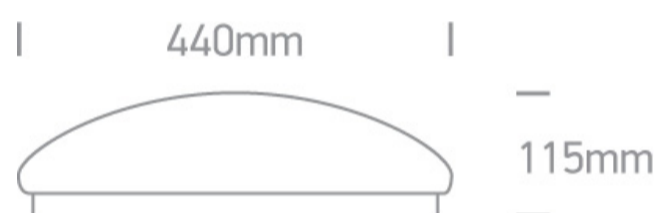

15 Plafo>The LED Plafo Range Round

62024C/W

26W LED slim plafo light, IP20, suitable for residential and commercial application.

Supplied with non-dimmable LED driver.

Complies with standard EN60598-1 and any other specific standards.

Downloads

Dimensions

Gallery

Physical Specification

Item Group	15 Plafo
Family	The LED Plafo Range Round
Order Code	62024C/W
Colour	White
Material	Metal
Diffuser Material	Plastic
Shape	Circular

Height	115mm
Diameter	440mm
Surface Ceiling	Yes
Indoor	Yes
Adjustable	No

Illumination Data

Colour Temperature	3000K
Lumen Output	1600lm
Light Efficiency	61,53lm/W
Illumination Diagram	

Packing Info

Box Length	44cm
Box Width	44cm
Box Height	12,5cm
Box Weight	1,5kg
Pcs/Carton	5
Barcode	5291889036654
HS Code	9405409900