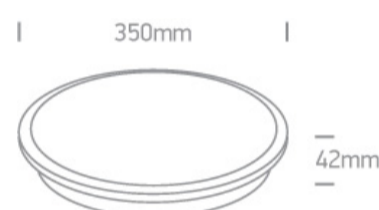

Downloads

Dimensions

Physical Specification

|                 |                  |
|-----------------|------------------|
| Item Group      | 15 Plafo         |
| Family          | Decorative Plafo |
| Order Code      | 62112/BS/W       |
| Colour          | Brass            |
| Material        | Aluminium        |
| Shape           | Circular         |
| Height          | 42mm             |
| Diameter        | 350mm            |
| Surface Ceiling | Yes              |
| Indoor          | Yes              |
| Adjustable      | No               |