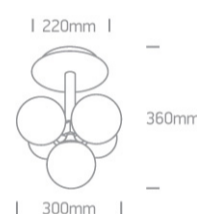

18 Decorative>The Nordic Decorative Range

62116A/BBS

5x9W G9 Decorative ceiling light.

Complies with standard EN60598-1 and any other specific standards.

Downloads

Dimensions

Related items

7106ALG/C

7106ALG/W

Physical Specification

Item Group	18 Decorative
Family	The Nordic Decorative Range
Order Code	62116A/BBS
Colour	Brushed Brass
Material	Steel
Shape	Circular
Height	360mm

Diameter	300mm
Surface Ceiling	Yes
Indoor	Yes
Adjustable	No