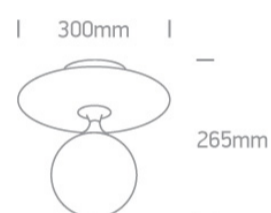

18 Decorative>The Nordic Decorative Range

62116/BBS

9W G9 Decorative ceiling light.

Complies with standard EN60598-1 and any other specific standards.

Downloads

Dimensions

Related items

7106ALG/C

7106ALG/W

Physical Specification

Item Group	18 Decorative
Family	The Nordic Decorative Range
Order Code	62116/BBS
Colour	Brushed Brass
Material	Steel
Shape	Circular
Height	265mm

Diameter	300mm
Surface Ceiling	Yes
Indoor	Yes
Adjustable	No