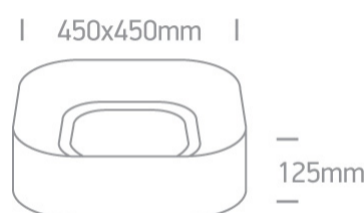

15 Plafo > Decorative Plafo

62135NA/W/W

35W LED Decorative Plafo, IP20, suitable for residential and commercial application.

Supplied with non-dimmable LED driver.

Complies with standard EN60598-1 and any other specific standards.

Downloads

Dimensions

Gallery

Physical Specification

Item Group	15 Plafo
Family	Decorative Plafo
Order Code	62135NA/W/W
Colour	White
Material	Aluminium
Shape	Rectangular
Length	450mm

Width	450mm
Height	125mm
Surface Ceiling	Yes
Indoor	Yes
Adjustable	No

Fitting	
Input Type	Constant Current
Input Current	700mA
Voltage	48V
Power(Watts)	33,6W
IP Rating	IP40
Light Source	LED built in
LED Type	SMD 2835
LED Brand	Epistar
F Mark	

Gear

Gear Type	Led Driver
Input Voltage	220-240V
50 Hz	Yes
60 Hz	Yes
Power(Watts)	14-37,8W
Power Factor	0,9
Constant Current	Yes
700mA	20-54V
IP Rating	IP20
Safety Class	
Dimmable	No
Housing Material	Plastic
Output Terminal	Cable
Brand	Lifud

Illumination Data

Colour Temperature	3000K
Lumen Output	2100lm
Light Efficiency	60lm/W
CRI	80
Illumination Diagram	

Packing Info

Box Weight	4,3Kg
Pcs/Carton	1
Barcode	5291889046783
HS Code	9405409900

Energy Label