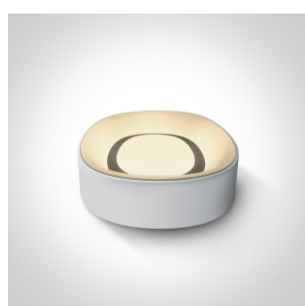

15 Plafo > Decorative Plafo

62135NA/W/W

35W LED Decorative Plafo, IP20, suitable for residential and commercial application.

Supplied with non-dimmable LED driver.

Complies with standard EN60598-1 and any other specific standards.

Downloads

Dimensions

Gallery

Physical Specification

Item Group	15 Plafo
Family	Decorative Plafo
Order Code	62135NA/W/W
Colour	White
Material	Aluminium
Shape	Rectangular
Length	450mm

Width	450mm
Height	125mm
Surface Ceiling	Yes
Indoor	Yes
Adjustable	No

Fitting	
Input Type	Constant Current
Input Current	700mA
Voltage	48V
Power(Watts)	33,6W
IP Rating	IP40
Light Source	LED built in
LED Type	SMD 2835
LED Brand	Epistar
F Mark	

Gear

Gear Type	Led Driver
Input Voltage	220-240V
50 Hz	Yes
60 Hz	Yes
Power(Watts)	14-37,8W
Power Factor	0,9
Constant Current	Yes
700mA	20-54V
IP Rating	IP20
Safety Class	
Dimmable	No
Housing Material	Plastic
Output Terminal	Cable
Brand	Lifud