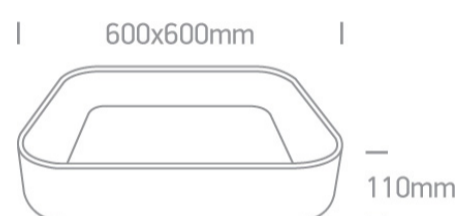

15 Plafo>The LED Decorative Plafo Square

62142NA/B/W

50W LED Decorative Plafo, IP20, suitable for residential and commercial application.

Supplied with non-dimmable LED driver.

Complies with standard EN60598-1 and any other specific standards.

Downloads

Dimensions

Physical Specification

Item Group	15 Plafo
Family	The LED Decorative Plafo Square
Order Code	62142NA/B/W
Colour	Black
Material	Aluminium
Shape	Rectangular
Length	600mm
Width	600mm
Height	110mm
Surface Ceiling	Yes
Indoor	Yes
Adjustable	No

Packing Info

Box Length	65cm
Box Width	65cm
Box Height	16cm
Box Weight	6,3Kg
Pcs/Carton	1
Carton Length	65cm
Carton Width	65cm
Carton Height	16cm
Carton Weight	6,3Kg
Barcode	5291889056881
HS Code	9405409900