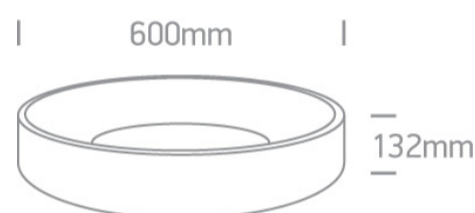

15 Plafo>The LED Decorative Plafo Round

62142N/AN/W

42W LED Decorative Plafo, IP20, suitable for residential and commercial application.

Supplied with non-dimmable LED driver.

Complies with standard EN60598-1 and any other specific standards.

Downloads

Dimensions

Physical Specification

Item Group	15 Plafo
Family	The LED Decorative Plafo Round
Order Code	62142N/AN/W
Colour	Anthracite
Material	Aluminium
Shape	Circular
Height	132mm
Diameter	600mm
Surface Ceiling	Yes
Indoor	Yes
Adjustable	No