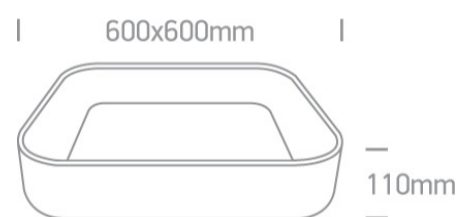

15 Plafo>The LED Decorative Plafo Square

62142NA/W/W

50W LED Decorative Plafo, IP20, suitable for residential and commercial application.

Supplied with non-dimmable LED driver.

Complies with standard EN60598-1 and any other specific standards.

Downloads

Dimensions

Physical Specification

Item Group	15 Plafo
Family	The LED Decorative Plafo Square
Order Code	62142NA/W/W
Colour	White
Material	Aluminium
Shape	Rectangular
Length	600mm
Width	600mm
Height	110mm
Surface Ceiling	Yes
Indoor	Yes
Adjustable	No

Packing Info

Box Length	65cm
Box Width	65cm
Box Height	16cm
Box Weight	6,4Kg
Pcs/Carton	1
Carton Length	65cm
Carton Width	65cm
Carton Height	16cm
Carton Weight	6,4Kg
Barcode	5291889056874
HS Code	9405409900