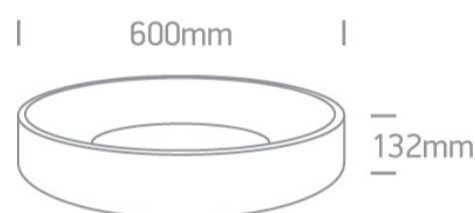

15 Plafo>The LED Decorative Plafo Round

62142N/W/W

42W LED Decorative Plafo, IP20, suitable for residential and commercial application.

Supplied with non-dimmable LED driver.

Complies with standard EN60598-1 and any other specific standards.

Downloads

Dimensions

Physical Specification

Item Group	15 Plafo
Family	The LED Decorative Plafo Round
Order Code	62142N/W/W
Colour	White
Material	Aluminium
Shape	Circular
Height	132mm
Diameter	600mm
Surface Ceiling	Yes
Indoor	Yes
Adjustable	No