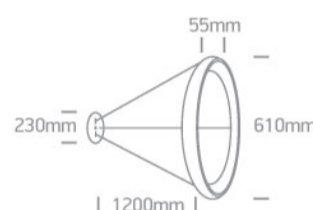

Downloads

Dimensions

Physical Specification

Item Group	18 Decorative
Family	LED Pendant Rings
Order Code	62144NB/B/W
Colour	Black
Material	Metal
Shape	Circular
Height	1200mm
Diameter	610mm
Suspended Ceiling	Yes
Indoor	Yes
Adjustable	No

Packing Info

Box Length	68cm
Box Width	68cm
Box Height	12cm
Box Weight	3,5Kg
Pcs/Carton	1
Carton Length	68cm
Carton Width	68cm
Carton Height	12cm
Carton Weight	3,5Kg
Barcode	5291889056843
HS Code	9405409900