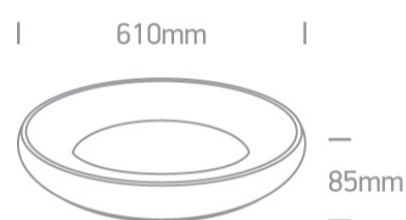

15 Plafo>The LED Decorative Plafo

62144N/BGL/W

50W LED Plafo, IP20 suitable for residential and commercial application.

Complete with 1200mA driver.

Complies with standard EN60598-1 and any other specific standards.

Downloads

Dimensions

Physical Specification

Item Group	15 Plafo
Family	The LED Decorative Plafo
Order Code	62144N/BGL/W
Colour	Brushed Gold
Material	Metal
Shape	Circular
Height	85mm
Diameter	610mm
Surface Ceiling	Yes
Indoor	Yes
Adjustable	No

Packing Info

Box Length	68cm
Box Width	68cm
Box Height	12cm
Box Weight	4,9Kg
Pcs/Carton	1
Carton Length	68cm
Carton Width	68cm
Carton Height	12cm
Carton Weight	4,9Kg
Barcode	5291889063360
HS Code	9405409900