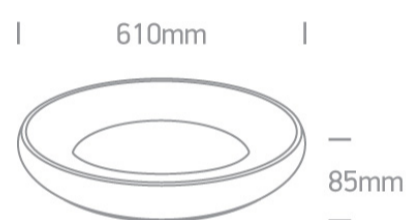

15 Plafo>The LED Decorative Plafo

62144N/B/W

50W LED Plafo, IP20 suitable for residential and commercial application.

Complete with 1200mA driver.

Complies with standard EN60598-1 and any other specific standards.

Downloads

Dimensions

Physical Specification

Item Group	15 Plafo
Family	The LED Decorative Plafo
Order Code	62144N/B/W
Colour	Black
Material	Metal
Shape	Circular
Height	85mm
Diameter	610mm
Surface Ceiling	Yes
Indoor	Yes
Adjustable	No

Packing Info

Box Length	68cm
Box Width	68cm
Box Height	12cm
Box Weight	4,9Kg
Pcs/Carton	1
Carton Length	68cm
Carton Width	68cm
Carton Height	12cm
Carton Weight	4,9Kg
Barcode	5291889056904
HS Code	9405409900