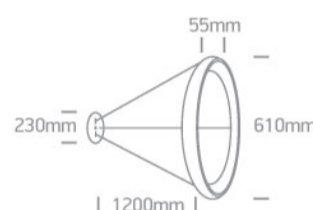

Downloads

Dimensions

Physical Specification

Item Group	18 Decorative
Family	LED Pendant Rings
Order Code	62144NB/W/W
Colour	White
Material	Metal
Shape	Circular
Height	1200mm
Diameter	610mm
Suspended Ceiling	Yes
Indoor	Yes
Adjustable	No

Packing Info

Box Length	68cm
Box Width	68cm
Box Height	12cm
Box Weight	3,6Kg
Pcs/Carton	1
Carton Length	68cm
Carton Width	68cm
Carton Height	12cm
Carton Weight	3,6Kg
Barcode	5291889056836
HS Code	9405409900