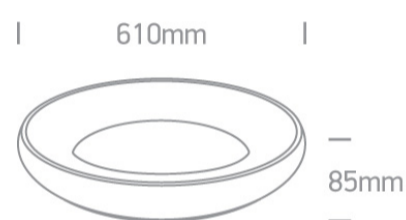

15 Plafo>The LED Decorative Plafo

62144N/W/W

50W LED Plafo , IP20 suitable for residential and commercial application .

Complete with 1200mA driver.

Complies with standard EN60598-1 and any other specific standards.

Downloads

Dimensions

Physical Specification

Item Group	15 Plafo
Family	The LED Decorative Plafo
Order Code	62144N/W/W
Colour	White
Material	Metal
Shape	Circular
Height	85mm
Diameter	610mm
Surface Ceiling	Yes
Indoor	Yes
Adjustable	No

#### Packing Info

Box Length	68cm
Box Width	68cm
Box Height	12cm
Box Weight	4,3Kg
Pcs/Carton	1
Carton Length	68cm
Carton Width	68cm
Carton Height	12cm
Carton Weight	4,3Kg
Barcode	5291889056898
HS Code	9405409900