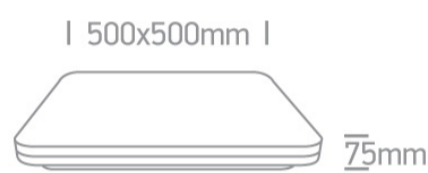

15 Plafo>The LED Slim Line Plafo

62146A/B/W

50W LED slim plafo light, IP20, suitable for residential and commercial application.

Supplied with non-dimmable LED driver.

Complies with standard EN60598-1 and any other specific standards.

Downloads

Dimensions

Gallery

Physical Specification

Item Group	15 Plafo
Family	The LED Slim Line Plafo
Order Code	62146A/B/W
Colour	Black
Material	Iron
Diffuser Material	Plastic
Shape	Rectangular

Length	500mm
Width	500mm
Height	75mm
Surface Ceiling	Yes
Indoor	Yes
Adjustable	No