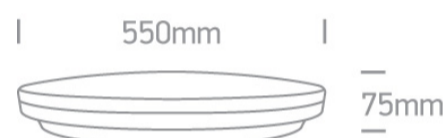

15 Plafo>The LED Slim Line Plafo

62146/B/W

55W LED slim plafo light, IP20, suitable for residential and commercial application.

Supplied with non-dimmable LED driver.

Complies with standard EN60598-1 and any other specific standards.

Downloads

Dimensions

Gallery

Physical Specification

Item Group	15 Plafo
Family	The LED Slim Line Plafo
Order Code	62146/B/W
Colour	Black
Material	Iron
Diffuser Material	Plastic
Shape	Circular

Height	75mm
Diameter	550mm
Surface Ceiling	Yes
Indoor	Yes
Adjustable	No