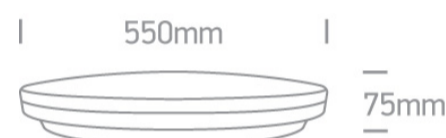

New 2021 Edition 2>Plafo

62146/W/W

55W LED slim plafo light, IP20, suitable for residential and commercial application.

Supplied with non-dimmable LED driver.

Complies with standard EN60598-1 and any other specific standards.

Downloads

Dimensions

Gallery

Physical Specification

Item Group	New 2021 Edition 2
Family	Plafo
Order Code	62146/W/W
Colour	White
Material	Iron
Diffuser Material	Plastic
Shape	Circular

Height	75mm
Diameter	550mm
Surface Ceiling	Yes
Indoor	Yes
Adjustable	No